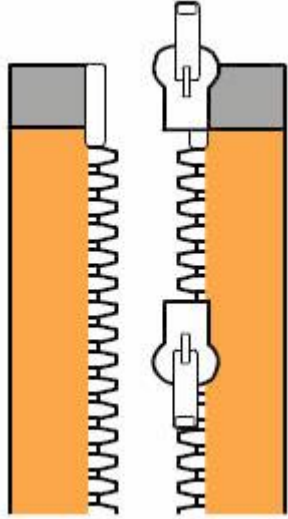

Code	Function	Sample	Code	Function	Sample
OR	Open-end Right insert (Left Slider)		C	Close-end	
OL	Open-end Left insert (Right Slider)		TCX	Two-way Close-end (X type)	
TRX	Two-way Separator (Left Slider) (X type)		TCO	Two-way Close-end (O type)	

TLX

Two-way
Separator
(Right slider)
(X type)

LC

Long Chain